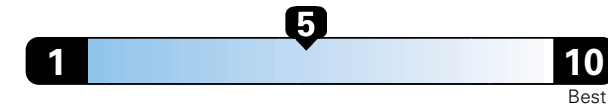

This vehicle emits 371 grams CO2 per mile. The best emits 0 grams per mile (tailpipe only). Producing and distributing fuel also creates emissions; learn more at fuelconomy.gov.

Actual results will vary for many reasons, including driving conditions and how you drive and maintain your vehicle. The average new vehicle gets 27 MPG and cost $6,750 to fuel over 5 years. Cost estimates are based on 15,000 miles per year at $2.40 per gallon. MPGe is miles per gasoline gallon equivalent. Vehicle emissions are a significant cause of climate change and smog.

fuelconomy.gov

Calculate personalized estimates and compare vehicles