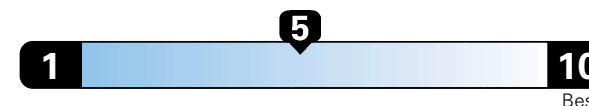

2018 MODEL YEAR

Jeep RENEGADE LATITUDE ALTITUDE 4X4

For more information visit: www.jeep.com
or call 1-877-IAM-JEEP

FCA US LLC

THIS VEHICLE IS MANUFACTURED TO MEET SPECIFIC UNITED STATES REQUIREMENTS. THIS VEHICLE IS NOT MANUFACTURED FOR SALE OR REGISTRATION OUTSIDE OF THE UNITED STATES.

MANUFACTURER'S SUGGESTED RETAIL PRICE OF THIS MODEL INCLUDING DEALER PREPARATION

Base Price: **$23,345**

JEEP RENEGADE LATITUDE 4X4

Exterior Color: Granite Crystal Metallic Clear-Coat Exterior Paint

Interior Color: Black Interior Colors

Interior: Deluxe Cloth High-Back Bucket Seats

Engine: 2.4L I4 M-Air Engine

Transmission: 9-Speed 948TE Automatic Transmission

STANDARD EQUIPMENT (UNLESS REPLACED BY OPTIONAL EQUIPMENT)

FUNCTIONAL/SAFETY FEATURES

- ParkView® Rear Back Up Camera
- Advanced Multistage Front Airbags
- Supplemental Side-Curtain Front and Rear Airbags
- Supplemental Front Seat-Mounted Side Airbags
- Keyless Go Push Button Start
- Anti-Lock 4-Wheel Disc Brakes
- Electric Park Brake
- Electronic Stability Control
- Electronic Roll Mitigation
- Selec-Terrain™ System
- All Speed Traction Control
- Speed Control
- Electric Power Steering
- Capless Fuel Fill
- Daytime Running Lamp System
- Hill Start Assist
- Tire Pressure Monitoring Display
- Rear Window Wiper / Washer

INTERIOR FEATURES