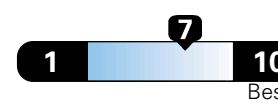

Smog Rating (tailpipe only)

This vehicle emits 371 grams CO2 per mile. The best emits 0 grams per mile (tailpipe only). Producing and distributing fuel also creates emissions; learn more at fuel economy.gov.

Actual results will vary for many reasons, including driving conditions and how you drive and maintain your vehicle. The average new vehicle gets 27 MPG and cost $6,750 to fuel over 5 years. Cost estimates are based on 15,000 miles per year at $2.40 per gallon. MPGe is miles per gasoline gallon equivalent. Vehicle emissions are a significant cause of climate change and smog.

fuel economy.gov

Calculate personalized estimates and compare vehicles

Smartphone QR Code