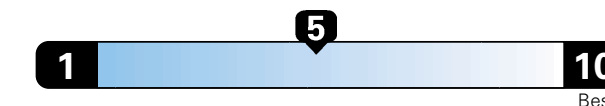

2018 MODEL YEAR

Jeep RENEGADE LATITUDE 4X4

For more information visit: www.jeep.com
or call 1-877-IAM-JEEP

FCA US LLC

THIS VEHICLE IS MANUFACTURED TO MEET SPECIFIC UNITED STATES REQUIREMENTS. THIS VEHICLE IS NOT MANUFACTURED FOR SALE OR REGISTRATION OUTSIDE OF THE UNITED STATES.

MANUFACTURER'S SUGGESTED RETAIL PRICE OF THIS MODEL INCLUDING DEALER PREPARATION

Base Price: $23,345

JEOP RENEGADE LATITUDE 4X4
Exterior Color: Glacier Metallic Exterior Paint
Interior Color: Black Interior Colors
Interior: Premium Cloth Bucket Seats
Engine: 2.4L I4 M-Air Engine
Transmission: 9-Speed 948TE Automatic Transmission
STANDARD EQUIPMENT (UNLESS REPLACED BY OPTIONAL EQUIPMENT)
FUNCTIONAL/SAFETY FEATURES