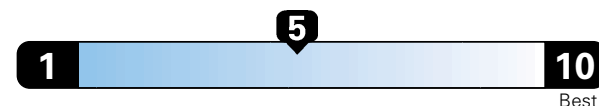

4.2 gallons per 100 miles

You spend

\$750

in fuel costs
over 5 years
compared to the
average new vehicle.

Annual fuel cost

\$1,500

Fuel Economy & Greenhouse Gas Rating (tailpipe only)

This vehicle emits 371 grams CO2 per mile. The best emits 0 grams per mile (tailpipe only). Producing and distributing fuel also creates emissions; learn more at fuel economy.gov.