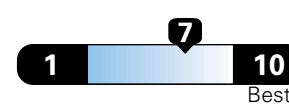

Smog Rating (tailpipe only)

Actual results will vary for many reasons, including driving conditions and how you drive and maintain your vehicle. The average new vehicle gets 27 MPG and cost $6,750 to fuel over 5 years. Cost estimates are based on 15,000 miles per year at $2.40 per gallon. MPGe is miles per gasoline gallon equivalent. Vehicle emissions are a significant cause of climate change and smog.

fuelconomy.gov

Calculate personalized estimates and compare vehicles