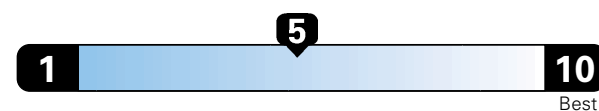

MANUFACTURER'S SUGGESTED RETAIL PRICE OF THIS MODEL INCLUDING DEALER PREPARATION

Base Price: \$23,345

JEOP RENEGADE LATITUDE 4X4

Exterior Color: Granite Crystal Metallic Clear-Coat Exterior Paint

Interior Color: Black Interior Colors

4.2 gallons per 100 miles

You spend

\$750

in fuel costs
over 5 years
compared to the
average new vehicle.

Annual fuel cost

\$1,500

Fuel Economy & Greenhouse Gas Rating (tailpipe only)

This vehicle emits 371 grams CO2 per mile. The best emits 0 grams per mile (tailpipe only). Producing and distributing fuel also creates emissions; learn more at fuelconomy.gov.