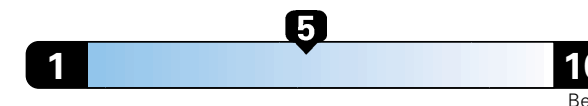

This vehicle emits 371 grams CO2 per mile. The best emits 0 grams per mile (tailpipe only). Producing and distributing fuel also creates emissions; learn more at fuelconomy.gov.

Actual results will vary for many reasons, including driving conditions and how you drive and maintain your vehicle. The average new vehicle gets 27 MPG and cost $6,750 to fuel over 5 years. Cost estimates are based on 15,000 miles per year at $2.40 per gallon. MPGe is miles per gasoline gallon equivalent. Vehicle emissions are a significant cause of climate change and smog.

fuelconomy.gov

Calculate personalized estimates and compare vehicles

Smartphone
QR Code™

GOVERNMENT 5-STAR SAFETY RATINGS

This vehicle has not been rated by the government for frontal crash, side crash or rollover risk.

Source: National Highway Traffic Safety Administration (NHTSA)
www.safercar.gov or 1-888-327-4236

PARTS CONTENT INFORMATION

FOR VEHICLES IN THIS CARLINE:
U.S./CANADIAN PARTS CONTENT: 22%
MAJOR SOURCES OF FOREIGN PARTS CONTENT:

ITALY : 62%

NOTE: PARTS CONTENT DOES NOT INCLUDE FINAL ASSEMBLY, DISTRIBUTION, OR OTHER NON-PARTS COSTS.

FOR THIS VEHICLE:

FINAL ASSEMBLY POINT:

MELFI, ITALY

COUNTRY OF ORIGIN:

ENGINE: UNITED STATES

TRANSMISSION: UNITED STATES

VEHICLE PROTECTION
A PRODUCT OF FCA US LLC

Ask for Mopar Vehicle Protection for your vehicle. We Built It. We Back It.