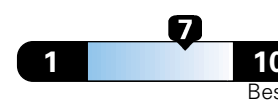

4.2 gallons per 100 miles

**You spend
\$750
in fuel costs
over 5 years
compared to the
average new vehicle.**

**Annual fuel cost
\$1,500**

Fuel Economy & Greenhouse Gas Rating (tailpipe only)

Smog Rating (tailpipe only)