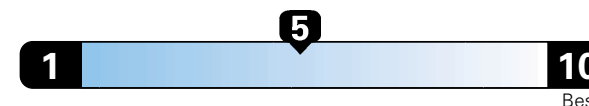

4.2 gallons per 100 miles

You spend

\$750

in fuel costs
over 5 years
compared to the
average new vehicle.

Annual fuel cost
\$1,500

Fuel Economy & Greenhouse Gas Rating (tailpipe only)

Smog Rating (tailpipe only)