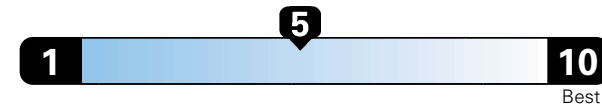

2018 MODEL YEAR

Jeep RENEGADE LATITUDE ALTITUDE 4X4

For more information visit: www.jeep.com
or call 1-877-IAM-JEEP

FCA US LLC

THIS VEHICLE IS MANUFACTURED TO MEET SPECIFIC UNITED STATES REQUIREMENTS. THIS VEHICLE IS NOT MANUFACTURED FOR SALE OR REGISTRATION OUTSIDE OF THE UNITED STATES.

MANUFACTURER'S SUGGESTED RETAIL PRICE OF THIS MODEL INCLUDING DEALER PREPARATION

Base Price: $23,445

JEOP RENEGADE LATITUDE 4X4
Exterior Color: Granite Crystal Metallic Clear-Coat Exterior Paint
Interior Color: Black Interior Colors
Interior: Deluxe Cloth High-Back Bucket Seats
Engine: 2.4L I4 M-Air Engine
Transmission: 9-Speed 948TE Automatic Transmission

STANDARD EQUIPMENT (UNLESS REPLACED BY OPTIONAL EQUIPMENT)

FUNCTIONAL/SAFETY FEATURES
ParkView® Rear Back Up Camera
Advanced Multistage Front Airbags
Supplemental Side-Curtain Front and Rear Airbags
Supplemental Front Seat-Mounted Side Airbags
Keyless Go Push Button Start
Anti-Lock 4-Wheel Disc Brakes
Electric Park Brake
Electronic Stability Control
Electronic Roll Mitigation
Selec-Terrain™ System
All Speed Traction Control
Speed Control
Electric Power Steering
Capless Fuel Fill
Daytime Running Lamp System
Hill Start Assist
Tire Pressure Monitoring Display
Rear Window Wiper / Washer