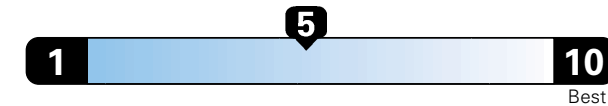

2018 MODEL YEAR

Jeep RENEGADE LATITUDE ALTITUDE 4X4

For more information visit: www.jeep.com
or call 1-877-IAM-JEEP

FCA US LLC

THIS VEHICLE IS MANUFACTURED TO MEET SPECIFIC UNITED STATES REQUIREMENTS. THIS VEHICLE IS NOT MANUFACTURED FOR SALE OR REGISTRATION OUTSIDE OF THE UNITED STATES.

MANUFACTURER'S SUGGESTED RETAIL PRICE OF THIS MODEL INCLUDING DEALER PREPARATION

Base Price: $23,445

JEOP RENEGADE LATITUDE 4X4
Exterior Color: Anvil Exterior Paint
Interior Color: Black Interior Colors
Interior: Deluxe Cloth High-Back Bucket Seats
Engine: 2.4L I4 M-Air Engine
Transmission: 9-Speed 948TE Automatic Transmission

STANDARD EQUIPMENT (UNLESS REPLACED BY OPTIONAL EQUIPMENT)

FUNCTIONAL/SAFETY FEATURES
ParkView® Rear Back Up Camera
Advanced Multistage Front Airbags
Supplemental Side-Curtain Front and Rear Airbags
Supplemental Front Seat-Mounted Side Airbags
Keyless Go Push Button Start
Anti-Lock 4-Wheel Disc Brakes
Electric Park Brake
Electronic Stability Control
Electronic Roll Mitigation
Selec-Terrain™ System
All Speed Traction Control
Speed Control
Electric Power Steering
Capless Fuel Fill
Daytime Running Lamp System
Hill Start Assist
Tire Pressure Monitoring Display
Rear Window Wiper / Washer