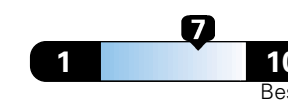

This vehicle emits 371 grams CO2 per mile. The best emits 0 grams per mile (tailpipe only). Producing and distributing fuel also creates emissions; learn more at fuelconomy.gov.

Actual results will vary for many reasons, including driving conditions and how you drive and maintain your vehicle. The average new vehicle gets 27 MPG and cost $6,750 to fuel over 5 years. Cost estimates are based on 15,000 miles per year at $2.40 per gallon. MPGe is miles per gasoline gallon equivalent. Vehicle emissions are a significant cause of climate change and smog.

fuelconomy.gov

Calculate personalized estimates and compare vehicles

Smartphone
QR Code™