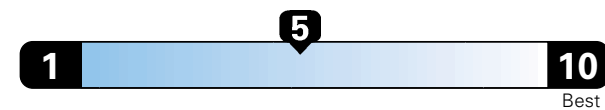

MANUFACTURER'S SUGGESTED RETAIL PRICE OF THIS MODEL INCLUDING DEALER PREPARATION

Base Price: \$23,595

JEOP RENEGADE LATITUDE 4X4
Exterior Color: Black Exterior Paint
Interior Color: Black Interior Colors
Interior: Premium Cloth Bucket Seats
Engine: 2.4L I4 M-Air Engine
Transmission: 9-Speed 948TE Automatic Transmission
STANDARD EQUIPMENT (UNLESS REPLACED BY OPTIONAL EQUIPMENT)
 FUNCTIONAL/SAFETY FEATURES

For more information visit: www.jeep.com
 or call 1-877-IAM-JEEP

FCA US LLC

Fuel Economy and Environment

Gasoline Vehicle

Fuel Economy These estimates reflect new EPA methods beginning with 2017 models.
24 MPG
 combined city/hwy
4.2 gallons per 100 miles
 21 city 29 highway

Small SUV 4WD range from 18 to 37 MPG .
 The best vehicle rates 136 MPGe.

You spend \$750
 in fuel costs
 over 5 years
 compared to the
 average new vehicle.

Annual fuel cost
\$1,500

Fuel Economy & Greenhouse Gas Rating (tailpipe only)