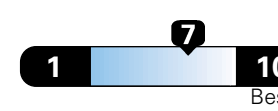

Smog Rating (tailpipe only)

This vehicle emits 371 grams CO2 per mile. The best emits 0 grams per mile (tailpipe only). Producing and distributing fuel also creates emissions; learn more at fuel economy.gov.

Actual results will vary for many reasons, including driving conditions and how you drive and maintain your vehicle. The average new vehicle gets 27 MPG and cost $6,750 to fuel over 5 years. Cost estimates are based on 15,000 miles per year at $2.40 per gallon. MPGe is miles per gasoline gallon equivalent. Vehicle emissions are a significant cause of climate change and smog.

fuel economy.gov

Calculate personalized estimates and compare vehicles