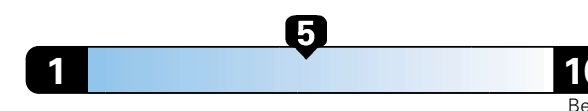

2018 MODEL YEAR

Jeep RENEGADE LATITUDE 4X4

THIS VEHICLE IS MANUFACTURED TO MEET SPECIFIC UNITED STATES REQUIREMENTS. THIS VEHICLE IS NOT MANUFACTURED FOR SALE OR REGISTRATION OUTSIDE OF THE UNITED STATES.

MANUFACTURER'S SUGGESTED RETAIL PRICE OF THIS MODEL INCLUDING DEALER PREPARATION

Base Price: $23,595

JEOP RENEGADE LATITUDE 4X4
Exterior Color: Jetset Blue Exterior Paint
Interior Color: Black Interior Colors
Interior: Premium Cloth Bucket Seats
Engine: 2.4L I4 M-Air Engine
Transmission: 9-Speed 948TE Automatic Transmission

STANDARD EQUIPMENT (UNLESS REPLACED BY OPTIONAL EQUIPMENT)
FUNCTIONAL/SAFETY FEATURES

- ParkView® Rear Back Up Camera
- Advanced Multistage Front Airbags
- Supplemental Side-Curtain Front and Rear Airbags
- Supplemental Front Seat-Mounted Side Airbags
- Keyless Go Push Button Start
- Anti-Lock 4-Wheel Disc Brakes
- Electric Park Brake
- Electronic Stability Control
- Electronic Roll Mitigation
- Selec-Terrain™ System
- All Speed Traction Control
- Speed Control
- Electric Power Steering
- Capless Fuel Fill
- Daytime Running Lamp System
- Hill Start Assist
- Tire Pressure Monitoring Display
- Rear Window Wiper / Washer