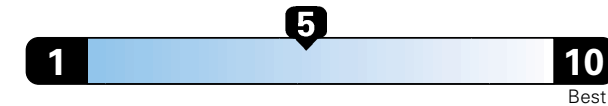

2018 MODEL YEAR

Jeep RENEGADE LATITUDE ALTITUDE 4X4

For more information visit: www.jeep.com
or call 1-877-IAM-JEEP

FCA US LLC

THIS VEHICLE IS MANUFACTURED TO MEET SPECIFIC UNITED STATES REQUIREMENTS. THIS VEHICLE IS NOT MANUFACTURED FOR SALE OR REGISTRATION OUTSIDE OF THE UNITED STATES.

MANUFACTURER'S SUGGESTED RETAIL PRICE OF THIS MODEL INCLUDING DEALER PREPARATION

Base Price: $23,595

JEOP RENEGADE LATITUDE 4X4
Exterior Color: Colorado Red Exterior Paint
Interior Color: Black Interior Colors
Interior: Deluxe Cloth High-Back Bucket Seats
Engine: 2.4L I4 M-Air Engine
Transmission: 9-Speed 948TE Automatic Transmission

STANDARD EQUIPMENT (UNLESS REPLACED BY OPTIONAL EQUIPMENT)

FUNCTIONAL/SAFETY FEATURES
ParkView® Rear Back Up Camera
Advanced Multistage Front Airbags
Supplemental Side-Curtain Front and Rear Airbags
Supplemental Front Seat-Mounted Side Airbags
Keyless Go Push Button Start
Anti-Lock 4-Wheel Disc Brakes
Electric Park Brake
Electronic Stability Control
Electronic Roll Mitigation
Selec-Terrain™ System
All Speed Traction Control
Speed Control
Electric Power Steering
Capless Fuel Fill
Daytime Running Lamp System
Hill Start Assist
Tire Pressure Monitoring Display
Rear Window Wiper / Washer