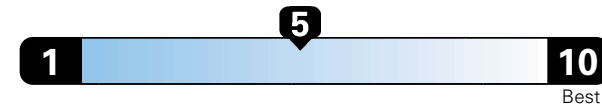

2018 MODEL YEAR

Jeep RENEGADE LATITUDE 4X4

THIS VEHICLE IS MANUFACTURED TO MEET SPECIFIC UNITED STATES REQUIREMENTS. THIS VEHICLE IS NOT MANUFACTURED FOR SALE OR REGISTRATION OUTSIDE OF THE UNITED STATES.

MANUFACTURER'S SUGGESTED RETAIL PRICE OF THIS MODEL INCLUDING DEALER PREPARATION

Base Price: $23,595

JEOP RENEGADE LATITUDE 4X4
Exterior Color: Alpine White Exterior Paint
Interior Color: Black Interior Colors
Interior: Premium Cloth Bucket Seats
Engine: 2.4L I4 M-Air Engine
Transmission: 9-Speed 948TE Automatic Transmission
STANDARD EQUIPMENT (UNLESS REPLACED BY OPTIONAL EQUIPMENT)
FUNCTIONAL/SAFETY FEATURES

ParkView® Rear Back Up Camera
Advanced Multistage Front Airbags
Supplemental Side-Curtain Front and Rear Airbags
Supplemental Front Seat-Mounted Side Airbags
Keyless Go Push Button Start
Anti-Lock 4-Wheel Disc Brakes
Electric Park Brake
Electronic Stability Control
Electronic Roll Mitigation
Selec-Terrain™ System
All Speed Traction Control
Speed Control
Electric Power Steering
Capless Fuel Fill
Daytime Running Lamp System
Hill Start Assist
Tire Pressure Monitoring Display
Rear Window Wiper / Washer