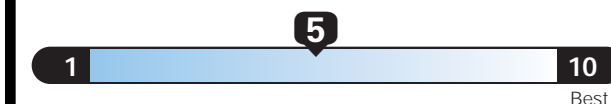

Fuel Economy & Greenhouse Gas Rating (tailpipe only)

Smog Rating (tailpipe only)

This vehicle emits 371 grams CO2 per mile. The best emits 0 grams per mile (tailpipe only). Producing and distributing fuel also creates emissions; learn more at fuel economy.gov

Actual results will vary for many reasons, including driving conditions and how you drive and maintain your vehicle. The average new vehicle gets 26 MPG and cost $7,000 to fuel over 5 years. Cost estimates are based on 15,000 miles per year at $2.45 per gallon. MPGe is miles per gasoline gallon equivalent. Vehicle emissions are a significant cause of climate change and smog.

fuel economy.gov

Calculate personalized estimates and compare vehicles

Smartphone QR Code™