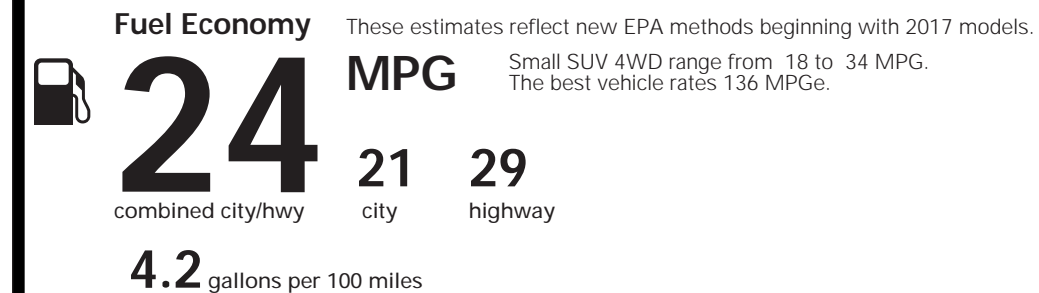

MANUFACTURER'S SUGGESTED RETAIL PRICE OF THIS MODEL INCLUDING DEALER PREPARATION

Base Price: **\$23,495**

JEEP RENEGADE LATITUDE 4X4

Exterior Color: Granite Crystal Metallic Clear-Coat Exterior Paint

Interior Color: Black / Sandstorm Interior Colors

EPA DOT Fuel Economy and Environment

Gasoline Vehicle

You spend **\$750** more in fuel costs over 5 years compared to the average new vehicle.

Annual fuel cost **\$1,550**

Fuel Economy & Greenhouse Gas Rating (tailpipe only)