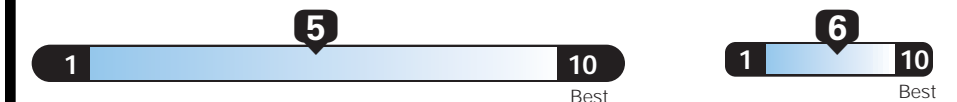

This vehicle emits 371 grams CO2 per mile. The best emits 0 grams per mile (tailpipe only). Producing and distributing fuel also creates emissions; learn more at fuel economy.gov

Actual results will vary for many reasons, including driving conditions and how you drive and maintain your vehicle. The average new vehicle gets 26 MPG and cost $7,000 to fuel over 5 years. Cost estimates are based on 15,000 miles per year at $2.45 per gallon. MPGe is miles per gasoline gallon equivalent. Vehicle emissions are a significant cause of climate change and smog.

fuel economy.gov

Calculate personalized estimates and compare vehicles