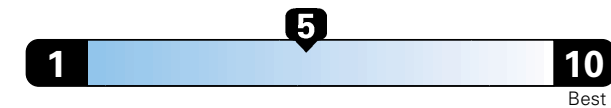

2018 MODEL YEAR

Jeep® RENEGADE LATITUDE 4X4

For more information visit: www.jeep.com
or call 1-877-IAM-JEEP

FCA US LLC

THIS VEHICLE IS MANUFACTURED TO MEET SPECIFIC UNITED STATES REQUIREMENTS. THIS VEHICLE IS NOT MANUFACTURED FOR SALE OR REGISTRATION OUTSIDE OF THE UNITED STATES.

MANUFACTURER'S SUGGESTED RETAIL PRICE OF THIS MODEL INCLUDING DEALER PREPARATION

Base Price: $23,345

JEOP RENEGADE LATITUDE 4X4
Exterior Color: Alpine White Exterior Paint
Interior Color: Black Interior Colors
Interior: Premium Cloth Bucket Seats
Engine: 2.4L I4 M-Air Engine
Transmission: 9-Speed 948TE Automatic Transmission
STANDARD EQUIPMENT (UNLESS REPLACED BY OPTIONAL EQUIPMENT)
FUNCTIONAL/SAFETY FEATURES

ParkView® Rear Back Up Camera
Advanced Multistage Front Airbags
Supplemental Side-Curtain Front and Rear Airbags
Supplemental Front Seat-Mounted Side Airbags
Keyless Go Push Button Start
Anti-Lock 4-Wheel Disc Brakes
Electric Park Brake
Electronic Stability Control
Electronic Roll Mitigation
Selec-Terrain™ System
All Speed Traction Control
Speed Control
Electric Power Steering
Capless Fuel Fill
Daytime Running Lamp System
Hill Start Assist
Tire Pressure Monitoring Display
Rear Window Wiper / Washer