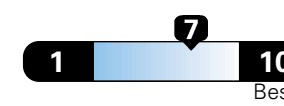

Smog Rating (tailpipe only)

This vehicle emits 371 grams CO2 per mile. The best emits 0 grams per mile (tailpipe only). Producing and distributing fuel also creates emissions; learn more at fuelconomy.gov.

Actual results will vary for many reasons, including driving conditions and how you drive and maintain your vehicle. The average new vehicle gets 27 MPG and cost $6,750 to fuel over 5 years. Cost estimates are based on 15,000 miles per year at $2.40 per gallon. MPGe is miles per gasoline gallon equivalent. Vehicle emissions are a significant cause of climate change and smog.

fuelconomy.gov

Calculate personalized estimates and compare vehicles

Smartphone
QR Code™