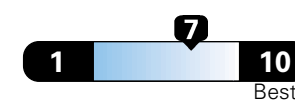

4.2 gallons per 100 miles

You spend

\$750

in fuel costs over 5 years compared to the average new vehicle.

Annual fuel cost

\$1,500

Fuel Economy & Greenhouse Gas Rating (tailpipe only)

Smog Rating (tailpipe only)