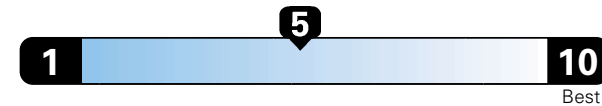

MANUFACTURER'S SUGGESTED RETAIL PRICE OF THIS MODEL INCLUDING DEALER PREPARATION

Base Price: \$23,445

JEOP RENEGADE LATITUDE 4X4
Exterior Color: Alpine White Exterior Paint
Interior Color: Black Interior Colors
Interior: Premium Cloth Bucket Seats
Engine: 2.4L I4 M-Air Engine
Transmission: 9-Speed 948TE Automatic Transmission
STANDARD EQUIPMENT (UNLESS REPLACED BY OPTIONAL EQUIPMENT)
 FUNCTIONAL/SAFETY FEATURES

For more information visit: www.jeep.com
 or call 1-877-IAM-JEEP

FCA US LLC

Fuel Economy and Environment

Gasoline Vehicle

Fuel Economy These estimates reflect new EPA methods beginning with 2017 models.
24 MPG
 combined city/hwy
4.2 gallons per 100 miles
 21 city 29 highway

Small SUV 4WD range from 18 to 37 MPG .
 The best vehicle rates 136 MPGe.

You spend
\$750
in fuel costs
over 5 years
 compared to the
 average new vehicle.

Annual fuel cost
\$1,500

Fuel Economy & Greenhouse Gas Rating (tailpipe only)