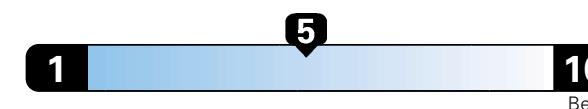

Fuel Economy & Greenhouse Gas Rating (tailpipe only)

This vehicle emits 371 grams CO2 per mile. The best emits 0 grams per mile (tailpipe only). Producing and distributing fuel also creates emissions; learn more at fuelconomy.gov.