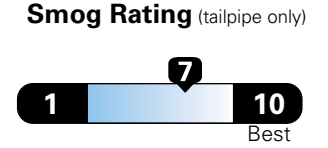

Fuel Economy These estimates reflect new EPA methods beginning with 2017 models.

24 MPG
combined city/hwy
21 city 29 highway
4.2 gallons per 100 miles

Small SUV 4WD range from 18 to 37 MPG. The best vehicle rates 136 MPGe.

You spend $750
in fuel costs over 5 years compared to the average new vehicle.

Annual fuel cost $1,500

This vehicle emits 371 grams CO2 per mile. The best emits 0 grams per mile (tailpipe only). Producing and distributing fuel also creates emissions; learn more at fuel economy.gov.

Actual results will vary for many reasons, including driving conditions and how you drive and maintain your vehicle. The average new vehicle gets 27 MPG and cost $6,750 to fuel over 5 years. Cost estimates are based on 15,000 miles per year at $2.40 per gallon. MPGe is miles per gasoline gallon equivalent. Vehicle emissions are a significant cause of climate change and smog.

fuel economy.gov

Calculate personalized estimates and compare vehicles