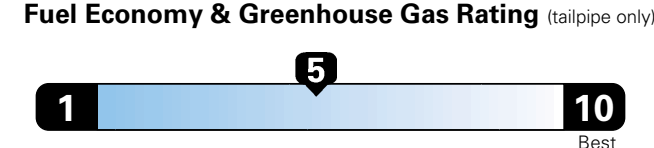

Fuel Economy and Environment

Fuel Economy These estimates reflect new EPA methods beginning with 2017 models.

24 MPG
combined city/hwy
21 city 29 highway
4.2 gallons per 100 miles

Small SUV 4WD range from 18 to 37 MPG. The best vehicle rates 136 MPGe.

You spend $750
in fuel costs over 5 years compared to the average new vehicle.

Annual fuel cost $1,500

This vehicle emits 371 grams CO2 per mile. The best emits 0 grams per mile (tailpipe only). Producing and distributing fuel also creates emissions; learn more at fuel economy.gov.

Actual results will vary for many reasons, including driving conditions and how you drive and maintain your vehicle. The average new vehicle gets 27 MPG and cost $6,750 to fuel over 5 years. Cost estimates are based on 15,000 miles per year at $2.40 per gallon. MPGe is miles per gasoline gallon equivalent. Vehicle emissions are a significant cause of climate change and smog.

fuel economy.gov

Calculate personalized estimates and compare vehicles