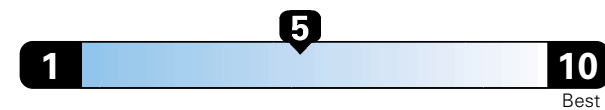

MANUFACTURER'S SUGGESTED RETAIL PRICE OF THIS MODEL INCLUDING DEALER PREPARATION

Base Price: \$23,595

JEOP RENEGADE LATITUDE 4X4
Exterior Color: Black Exterior Paint
Interior Color: Black Interior Colors
Interior: Premium Cloth Bucket Seats
Engine: 2.4L I4 M-Air Engine
Transmission: 9-Speed 948TE Automatic Transmission
STANDARD EQUIPMENT (UNLESS REPLACED BY OPTIONAL EQUIPMENT)
 FUNCTIONAL/SAFETY FEATURES

For more information visit: www.jeep.com
 or call 1-877-IAM-JEEP

FCA US LLC

Fuel Economy and Environment

Gasoline Vehicle

Fuel Economy These estimates reflect new EPA methods beginning with 2017 models.
24 MPG
 combined city/hwy
4.2 gallons per 100 miles
 21 city 29 highway

Small SUV 4WD range from 18 to 37 MPG .
 The best vehicle rates 136 MPGe.

**You spend
 \$750**
 in fuel costs
 over 5 years
 compared to the
 average new vehicle.

**Annual fuel cost
 \$1,500**

Fuel Economy & Greenhouse Gas Rating (tailpipe only)