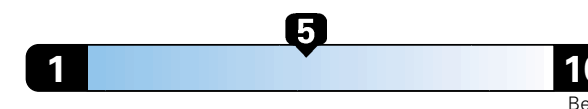

2018 MODEL YEAR

Jeep® RENEGADE LATITUDE 4X4

THIS VEHICLE IS MANUFACTURED TO MEET SPECIFIC UNITED STATES REQUIREMENTS. THIS VEHICLE IS NOT MANUFACTURED FOR SALE OR REGISTRATION OUTSIDE OF THE UNITED STATES.

MANUFACTURER'S SUGGESTED RETAIL PRICE OF THIS MODEL INCLUDING DEALER PREPARATION

Base Price: $23,595

JEOP RENEGADE LATITUDE 4X4

Exterior Color: Alpine White Exterior Paint

Interior Color: Black Interior Colors

Interior: Premium Cloth Bucket Seats

Engine: 2.4L I4 M-Air Engine

Transmission: 9-Speed 948TE Automatic Transmission

STANDARD EQUIPMENT (UNLESS REPLACED BY OPTIONAL EQUIPMENT)

FUNCTIONAL/SAFETY FEATURES

- ParkView® Rear Back Up Camera
- Advanced Multistage Front Airbags
- Supplemental Side-Curtain Front and Rear Airbags
- Supplemental Front Seat-Mounted Side Airbags
- Keyless Go Push Button Start
- Anti-Lock 4-Wheel Disc Brakes
- Electric Park Brake
- Electronic Stability Control
- Electronic Roll Mitigation
- Selec-Terrain™ System
- All Speed Traction Control
- Speed Control
- Electric Power Steering
- Capless Fuel Fill
- Daytime Running Lamp System
- Hill Start Assist
- Tire Pressure Monitoring Display
- Rear Window Wiper / Washer

INTERIOR FEATURES