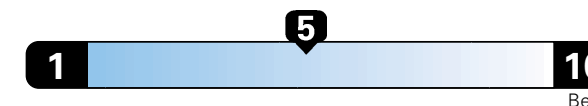

This vehicle emits 371 grams CO2 per mile. The best emits 0 grams per mile (tailpipe only). Producing and distributing fuel also creates emissions; learn more at fuelconomy.gov.

Actual results will vary for many reasons, including driving conditions and how you drive and maintain your vehicle. The average new vehicle gets 27 MPG and cost $6,750 to fuel over 5 years. Cost estimates are based on 15,000 miles per year at $2.40 per gallon. MPGe is miles per gasoline gallon equivalent. Vehicle emissions are a significant cause of climate change and smog.

fuelconomy.gov

Calculate personalized estimates and compare vehicles