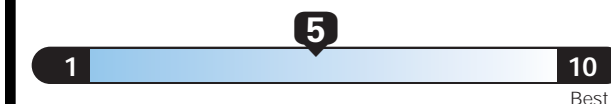

Fuel Economy & Greenhouse Gas Rating (tailpipe only)

Smog Rating (tailpipe only)

This vehicle emits 371 grams CO2 per mile. The best emits 0 grams per mile (tailpipe only). Producing and distributing fuel also creates emissions; learn more at fuel economy.gov

Actual results will vary for many reasons, including driving conditions and how you drive and maintain your vehicle. The average new vehicle gets 26 MPG and cost $7,000 to fuel over 5 years. Cost estimates are based on 15,000 miles per year at $2.45 per gallon. MPGe is miles per gasoline gallon equivalent. Vehicle emissions are a significant cause of climate change and smog.

fuel economy.gov

Calculate personalized estimates and compare vehicles

Smartphone
QR Code™