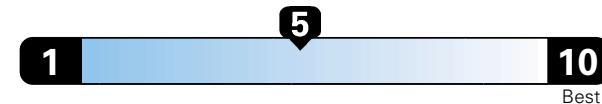

This vehicle emits 371 grams CO2 per mile. The best emits 0 grams per mile (tailpipe only). Producing and distributing fuel also creates emissions; learn more at fuel economy.gov.

Actual results will vary for many reasons, including driving conditions and how you drive and maintain your vehicle. The average new vehicle gets 27 MPG and cost $6,750 to fuel over 5 years. Cost estimates are based on 15,000 miles per year at $2.40 per gallon. MPGe is miles per gasoline gallon equivalent. Vehicle emissions are a significant cause of climate change and smog.

fuel economy.gov

Calculate personalized estimates and compare vehicles