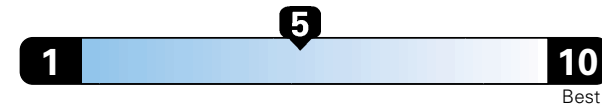

2018 MODEL YEAR

Jeep RENEGADE LATITUDE ALTITUDE 4X4

For more information visit: www.jeep.com
or call 1-877-IAM-JEEP

FCA US LLC

THIS VEHICLE IS MANUFACTURED TO MEET SPECIFIC UNITED STATES REQUIREMENTS. THIS VEHICLE IS NOT MANUFACTURED FOR SALE OR REGISTRATION OUTSIDE OF THE UNITED STATES.

MANUFACTURER'S SUGGESTED RETAIL PRICE OF THIS MODEL INCLUDING DEALER PREPARATION

Base Price: $23,345

JEOP RENEGADE LATITUDE 4X4

Exterior Color: Colorado Red Exterior Paint

Interior Color: Black Interior Colors

Interior: Deluxe Cloth High-Back Bucket Seats

Engine: 2.4L I4 M-Air Engine

Transmission: 9-Speed 948TE Automatic Transmission

STANDARD EQUIPMENT (UNLESS REPLACED BY OPTIONAL EQUIPMENT)

FUNCTIONAL/SAFETY FEATURES

- ParkView® Rear Back Up Camera
- Advanced Multistage Front Airbags
- Supplemental Side-Curtain Front and Rear Airbags
- Supplemental Front Seat-Mounted Side Airbags
- Keyless Go Push Button Start
- Anti-Lock 4-Wheel Disc Brakes
- Electric Park Brake
- Electronic Stability Control
- Electronic Roll Mitigation
- Selec-Terrain™ System
- All Speed Traction Control
- Speed Control
- Electric Power Steering
- Capless Fuel Fill
- Daytime Running Lamp System
- Hill Start Assist
- Tire Pressure Monitoring Display
- Rear Window Wiper / Washer

INTERIOR FEATURES