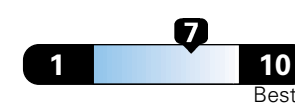

Smog Rating (tailpipe only)

This vehicle emits 371 grams CO2 per mile. The best emits 0 grams per mile (tailpipe only). Producing and distributing fuel also creates emissions; learn more at fuel economy.gov.

Actual results will vary for many reasons, including driving conditions and how you drive and maintain your vehicle. The average new vehicle gets 27 MPG and cost $6,750 to fuel over 5 years. Cost estimates are based on 15,000 miles per year at $2.40 per gallon. MPGe is miles per gasoline gallon equivalent. Vehicle emissions are a significant cause of climate change and smog.

fuel economy.gov

Calculate personalized estimates and compare vehicles