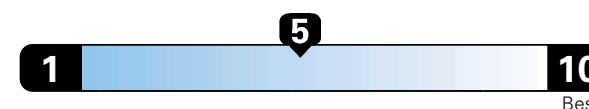

2018 MODEL YEAR

Jeep RENEGADE LATITUDE 4X4

For more information visit: www.jeep.com
or call 1-877-IAM-JEEP

FCA US LLC

THIS VEHICLE IS MANUFACTURED TO MEET SPECIFIC UNITED STATES REQUIREMENTS. THIS VEHICLE IS NOT MANUFACTURED FOR SALE OR REGISTRATION OUTSIDE OF THE UNITED STATES.

MANUFACTURER'S SUGGESTED RETAIL PRICE OF THIS MODEL INCLUDING DEALER PREPARATION

Base Price: $23,345

JEOP RENEGADE LATITUDE 4X4
Exterior Color: Glacier Metallic Exterior Paint
Interior Color: Black Interior Colors
Interior: Premium Cloth Bucket Seats
Engine: 2.4L I4 M-Air Engine
Transmission: 9-Speed 948TE Automatic Transmission
STANDARD EQUIPMENT (UNLESS REPLACED BY OPTIONAL EQUIPMENT)
FUNCTIONAL/SAFETY FEATURES

ParkView® Rear Back Up Camera
Advanced Multistage Front Airbags
Supplemental Side-Curtain Front and Rear Airbags
Supplemental Front Seat-Mounted Side Airbags
Keyless Go Push Button Start
Anti-Lock 4-Wheel Disc Brakes
Electric Park Brake
Electronic Stability Control
Electronic Roll Mitigation
Selec-Terrain™ System
All Speed Traction Control
Speed Control
Electric Power Steering
Capless Fuel Fill
Daytime Running Lamp System
Hill Start Assist
Tire Pressure Monitoring Display
Rear Window Wiper / Washer