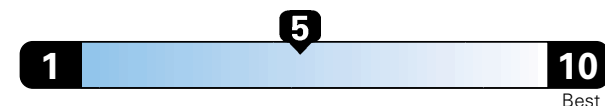

2018 MODEL YEAR

Jeep RENEGADE LATITUDE 4X4

For more information visit: www.jeep.com
or call 1-877-IAM-JEEP

FCA US LLC

THIS VEHICLE IS MANUFACTURED TO MEET SPECIFIC UNITED STATES REQUIREMENTS. THIS VEHICLE IS NOT MANUFACTURED FOR SALE OR REGISTRATION OUTSIDE OF THE UNITED STATES.

MANUFACTURER'S SUGGESTED RETAIL PRICE OF THIS MODEL INCLUDING DEALER PREPARATION

Base Price: $23,345

JEEP RENEGADE LATITUDE 4X4
Exterior Color: Colorado Red Exterior Paint
Interior Color: Black Interior Colors
Interior: Premium Cloth Bucket Seats
Engine: 2.4L I4 M-Air Engine
Transmission: 9-Speed 948TE Automatic Transmission
STANDARD EQUIPMENT (UNLESS REPLACED BY OPTIONAL EQUIPMENT)

FUNCTIONAL/SAFETY FEATURES
ParkView® Rear Back Up Camera
Advanced Multistage Front Airbags
Supplemental Side-Curtain Front and Rear Airbags
Supplemental Front Seat-Mounted Side Airbags
Keyless Go Push Button Start
Anti-Lock 4-Wheel Disc Brakes
Electric Park Brake
Electronic Stability Control
Electronic Roll Mitigation
Selec-Terrain™ System
All Speed Traction Control
Speed Control
Electric Power Steering
Capless Fuel Fill
Daytime Running Lamp System
Hill Start Assist
Tire Pressure Monitoring Display
Rear Window Wiper / Washer