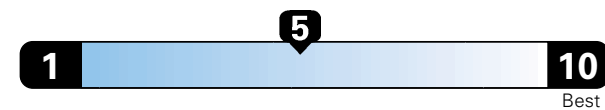

2018 MODEL YEAR

Jeep RENEGADE LATITUDE 4X4

For more information visit: www.jeep.com
or call 1-877-IAM-JEEP

FCA US LLC

THIS VEHICLE IS MANUFACTURED TO MEET SPECIFIC UNITED STATES REQUIREMENTS. THIS VEHICLE IS NOT MANUFACTURED FOR SALE OR REGISTRATION OUTSIDE OF THE UNITED STATES.

MANUFACTURER'S SUGGESTED RETAIL PRICE OF THIS MODEL INCLUDING DEALER PREPARATION

Base Price: $23,445

JEOP RENEGADE LATITUDE 4X4
Exterior Color: Anvil Exterior Paint
Interior Color: Black Interior Colors
Interior: Premium Cloth Bucket Seats
Engine: 2.4L I4 M-Air Engine
Transmission: 9-Speed 948TE Automatic Transmission
STANDARD EQUIPMENT (UNLESS REPLACED BY OPTIONAL EQUIPMENT)

FUNCTIONAL/SAFETY FEATURES
ParkView® Rear Back Up Camera
Advanced Multistage Front Airbags
Supplemental Side-Curtain Front and Rear Airbags
Supplemental Front Seat-Mounted Side Airbags
Keyless Go Push Button Start
Anti-Lock 4-Wheel Disc Brakes
Electric Park Brake
Electronic Stability Control
Electronic Roll Mitigation
Selec-Terrain™ System
All Speed Traction Control
Speed Control
Electric Power Steering
Capless Fuel Fill
Daytime Running Lamp System
Hill Start Assist
Tire Pressure Monitoring Display
Rear Window Wiper / Washer