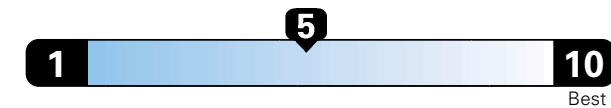

MANUFACTURER'S SUGGESTED RETAIL PRICE OF THIS MODEL INCLUDING DEALER PREPARATION

Base Price: \$23,595

JEOP RENEGADE LATITUDE 4X4
Exterior Color: Glacier Metallic Exterior Paint
Interior Color: Black Interior Colors
Interior: Premium Cloth Bucket Seats
Engine: 2.4L I4 M-Air Engine
Transmission: 9-Speed 948TE Automatic Transmission
STANDARD EQUIPMENT (UNLESS REPLACED BY OPTIONAL EQUIPMENT)
 FUNCTIONAL/SAFETY FEATURES

For more information visit: www.jeep.com
 or call 1-877-IAM-JEEP

FCA US LLC

Fuel Economy and Environment

Gasoline Vehicle

Fuel Economy These estimates reflect new EPA methods beginning with 2017 models.
24 MPG
 combined city/hwy
4.2 gallons per 100 miles
 21 city 29 highway

Small SUV 4WD range from 18 to 37 MPG .
 The best vehicle rates 136 MPGe.

**You spend
 \$750**
 in fuel costs
 over 5 years
 compared to the
 average new vehicle.

**Annual fuel cost
 \$1,500**

Fuel Economy & Greenhouse Gas Rating (tailpipe only)