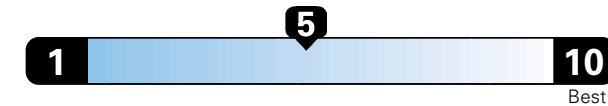

This vehicle emits 371 grams CO2 per mile. The best emits 0 grams per mile (tailpipe only). Producing and distributing fuel also creates emissions; learn more at fuel economy.gov.

Actual results will vary for many reasons, including driving conditions and how you drive and maintain your vehicle. The average new vehicle gets 27 MPG and cost $6,750 to fuel over 5 years. Cost estimates are based on 15,000 miles per year at $2.40 per gallon. MPGe is miles per gasoline gallon equivalent. Vehicle emissions are a significant cause of climate change and smog.

fuel economy.gov

Calculate personalized estimates and compare vehicles