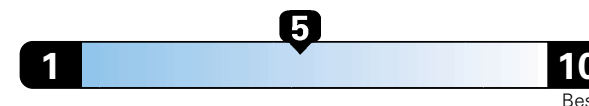

Exterior Mirrors with Turn Signals

18-Inch x 8.0-Inch Gloss Black Wheels

225/55R18 All Season Tires

Black Day Light Opening Moldings

Gloss Black Badging

Gloss Black Rear Fascia Applique

Gloss Black Instrument Panel Bezels

Premium Door Trim Panel

Cold Weather Group

$745

All-Season Floor Mats

Heated Front Seats

Heated Steering Wheel

Rain Sensitive Windshield Wipers

Windshield Wiper De-Icer

Passive Entry Remote-Start Package

$395

Passive Entry / Keyless Go™

Remote-Start System (N/A w/Manual Transmission)

2.4L I4 M-Air Engine

$1,530

Gloss Black Steering Wheel Bezel

Destination Charge

$1,495

WARRANTY COVERAGE

5-year or 60,000-mile Powertrain Limited Warranty.

3-year or 36,000-mile Basic Limited Warranty.

Ask Dealer for a copy of the limited warranties or

see your owner's manual for details.

5 YEAR / 60,000 MILE

POWERTRAIN WARRANTY

TOTAL PRICE: * $28,555

Assembly Point/Port of Entry: BALTIMORE, MARYLAND, U.S.A.

S.L. SHIP TO: SOLD TO:

VIN: ZAC-CJBB8JP-J12199 L4-VON: 7411 0905

Fuel Economy and Environment

Gasoline Vehicle

Fuel Economy These estimates reflect new EPA methods beginning with 2017 models.

24 MPG
combined city/hwy

21 city

29 highway

Small SUV 4WD range from 18 to 37 MPG .
The best vehicle rates 136 MPGe.

4.2 gallons per 100 miles

You spend

$750

in fuel costs
over 5 years
compared to the
average new vehicle.

Annual fuel cost

$1,500

Fuel Economy & Greenhouse Gas Rating (tailpipe only)

This vehicle emits 371 grams CO2 per mile. The best emits 0 grams per mile (tailpipe only). Producing and distributing fuel also creates emissions; learn more at fuelconomy.gov.