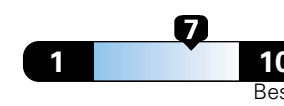

4.2 gallons per 100 miles

**You spend
 \$750
 in fuel costs
 over 5 years
 compared to the
 average new vehicle.**

**Annual fuel cost
 \$1,500**

Fuel Economy & Greenhouse Gas Rating (tailpipe only)

Smog Rating (tailpipe only)