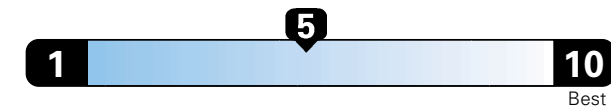

MANUFACTURER'S SUGGESTED RETAIL PRICE OF THIS MODEL INCLUDING DEALER PREPARATION

Base Price: \$23,595

JEOP RENEGADE LATITUDE 4X4
Exterior Color: Black Exterior Paint
Interior Color: Black Interior Colors
Interior: Premium Cloth Bucket Seats
Engine: 2.4L I4 M-Air Engine
Transmission: 9-Speed 948TE Automatic Transmission
STANDARD EQUIPMENT (UNLESS REPLACED BY OPTIONAL EQUIPMENT)
 FUNCTIONAL/SAFETY FEATURES

For more information visit: www.jeep.com
 or call 1-877-IAM-JEEP

FCA US LLC

Fuel Economy and Environment

Gasoline Vehicle

Fuel Economy These estimates reflect new EPA methods beginning with 2017 models.
24 MPG
 combined city/hwy
4.2 gallons per 100 miles
 21 city 29 highway

Small SUV 4WD range from 18 to 37 MPG .
 The best vehicle rates 136 MPGe.

**You spend
 \$750**
 in fuel costs
 over 5 years
 compared to the
 average new vehicle.

**Annual fuel cost
 \$1,500**

Fuel Economy & Greenhouse Gas Rating (tailpipe only)