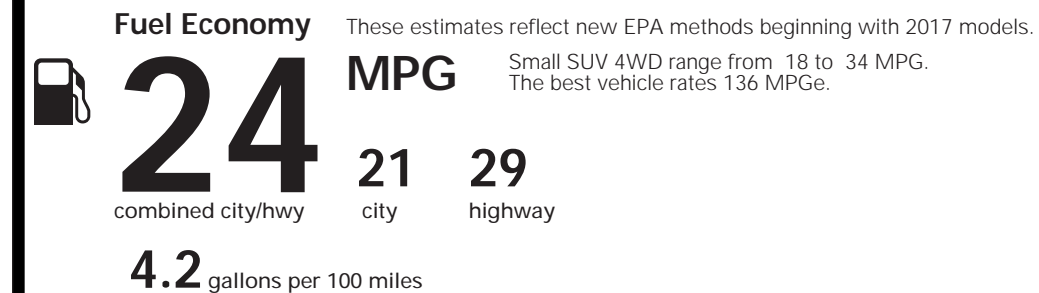

MANUFACTURER'S SUGGESTED RETAIL PRICE OF THIS MODEL INCLUDING DEALER PREPARATION

Base Price: **\$23,495**

JEEP RENEGADE LATITUDE 4X4

Exterior Color: Hypergreen Clear-Coat Exterior Paint

Interior Color: Black Interior Color

EPA DOT Fuel Economy and Environment

Gasoline Vehicle

You spend **\$750** more in fuel costs over 5 years compared to the average new vehicle.

Annual fuel cost **\$1,550**

Fuel Economy & Greenhouse Gas Rating (tailpipe only)