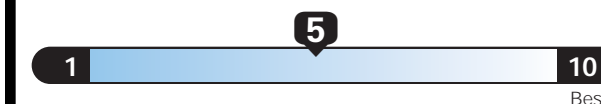

This vehicle emits 371 grams CO2 per mile. The best emits 0 grams per mile (tailpipe only). Producing and distributing fuel also creates emissions; learn more at fuel economy.gov

Actual results will vary for many reasons, including driving conditions and how you drive and maintain your vehicle. The average new vehicle gets 26 MPG and cost $7,000 to fuel over 5 years. Cost estimates are based on 15,000 miles per year at $2.45 per gallon. MPGe is miles per gasoline gallon equivalent. Vehicle emissions are a significant cause of climate change and smog.

fuel economy.gov

Calculate personalized estimates and compare vehicles

Smartphone QR Code™