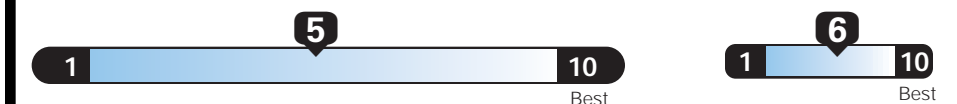

EPA DOT Fuel Economy and Environment

Gasoline Vehicle

Fuel Economy These estimates reflect new EPA methods beginning with 2017 models.
Small SUV 4WD range from 18 to 34 MPG. The best vehicle rates 136 MPGe.

24 MPG
combined city/hwy

21 city

29 highway

4.2 gallons per 100 miles

You spend \$750
more in fuel costs over 5 years compared to the average new vehicle.

Annual fuel COST
\$1,550

Fuel Economy & Greenhouse Gas Rating (tailpipe only) **Smog Rating (tailpipe only)**