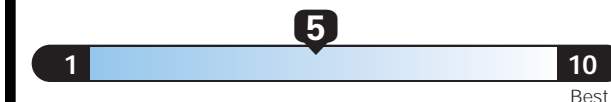

This vehicle emits 371 grams CO2 per mile. The best emits 0 grams per mile (tailpipe only). Producing and distributing fuel also creates emissions; learn more at fuel economy.gov

Actual results will vary for many reasons, including driving conditions and how you drive and maintain your vehicle. The average new vehicle gets 26 MPG and cost $7,000 to fuel over 5 years. Cost estimates are based on 15,000 miles per year at $2.45 per gallon. MPGe is miles per gasoline gallon equivalent. Vehicle emissions are a significant cause of climate change and smog.

fuel economy.gov

Calculate personalized estimates and compare vehicles