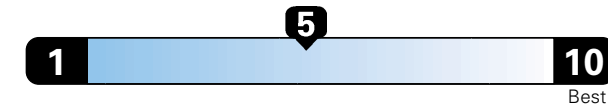

2018 MODEL YEAR

Jeep® RENEGADE LATITUDE ALTITUDE 4X4

For more information visit: www.jeep.com
or call 1-877-IAM-JEEP

FCA US LLC

THIS VEHICLE IS MANUFACTURED TO MEET SPECIFIC UNITED STATES REQUIREMENTS. THIS VEHICLE IS NOT MANUFACTURED FOR SALE OR REGISTRATION OUTSIDE OF THE UNITED STATES.

MANUFACTURER'S SUGGESTED RETAIL PRICE OF THIS MODEL INCLUDING DEALER PREPARATION

Base Price: $23,345

JEOP RENEGADE LATITUDE 4X4
Exterior Color: Black Exterior Paint
Interior Color: Black Interior Colors
Interior: Deluxe Cloth High-Back Bucket Seats
Engine: 2.4L I4 M-Air Engine
Transmission: 9-Speed 948TE Automatic Transmission
STANDARD EQUIPMENT (UNLESS REPLACED BY OPTIONAL EQUIPMENT)
FUNCTIONAL/SAFETY FEATURES

ParkView® Rear Back Up Camera
Advanced Multistage Front Airbags
Supplemental Side-Curtain Front and Rear Airbags
Supplemental Front Seat-Mounted Side Airbags
Keyless Go Push Button Start
Anti-Lock 4-Wheel Disc Brakes
Electric Park Brake
Electronic Stability Control
Electronic Roll Mitigation
Selec-Terrain™ System
All Speed Traction Control
Speed Control
Electric Power Steering
Capless Fuel Fill
Daytime Running Lamp System
Hill Start Assist
Tire Pressure Monitoring Display
Rear Window Wiper / Washer