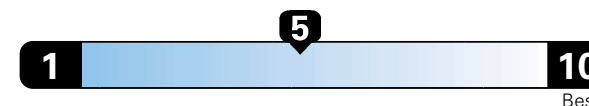

Customer Preferred Package 2EL

$795

Deluxe Cloth High-Back Bucket Seats

Altitude Package

Black Accent Stitching

Exterior Mirrors with Turn Signals

18-Inch x 8.0-Inch Gloss Black Wheels

225/55R18 All Season Tires

Black Day Light Opening Moldings

Gloss Black Badging

Gloss Black Rear Fascia Applique

Gloss Black Instrument Panel Bezels

Premium Door Trim Panel

Cold Weather Group

$745

All-Season Floor Mats

Heated Front Seats

Heated Steering Wheel

Rain Sensitive Windshield Wipers

Windshield Wiper De-Icer

Passive Entry Remote-Start Package

$395

Passive Entry / Keyless Go™

Remote-Start System (N/A w/Manual Transmission)

2.4L I4 M-Air Engine

$1,530

Gloss Black Steering Wheel Bezel

Destination Charge

$1,445

TOTAL PRICE: * **$28,355**

WARRANTY COVERAGE

5-year or 60,000-mile Powertrain Limited Warranty.

3-year or 36,000-mile Basic Limited Warranty.

Ask Dealer for a copy of the limited warranties or

see your owner's manual for details.

5 YEAR / 60,000 MILE
POWERTRAIN WARRANTY

Fuel Economy and Environment

Gasoline Vehicle

Fuel Economy These estimates reflect new EPA methods beginning with 2017 models.

24 MPG
combined city/hwy

21 city

29 highway

Small SUV 4WD range from 18 to 37 MPG .
The best vehicle rates 136 MPGe.

4.2 gallons per 100 miles

You spend

$750

in fuel costs
over 5 years
compared to the
average new vehicle.

Annual fuel cost

$1,500

Fuel Economy & Greenhouse Gas Rating (tailpipe only)

This vehicle emits 371 grams CO2 per mile. The best emits 0 grams per mile (tailpipe only). Producing and distributing fuel also creates emissions; learn more at fuel economy.gov.