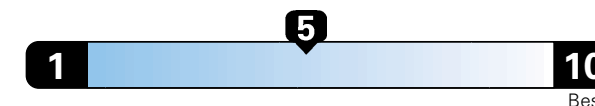

MANUFACTURER'S SUGGESTED RETAIL PRICE OF THIS MODEL INCLUDING DEALER PREPARATION

Base Price: \$23,345

JEOP RENEGADE LATITUDE 4X4

Exterior Color: Glacier Metallic Exterior Paint

Interior Color: Black Interior Colors

For more information visit: www.jeep.com
 or call 1-877-IAM-JEEP

FCA US LLC

Fuel Economy and Environment

Gasoline Vehicle

Fuel Economy These estimates reflect new EPA methods beginning with 2017 models.
24 MPG
 combined city/hwy
4.2 gallons per 100 miles

Small SUV 4WD range from 18 to 37 MPG .
 The best vehicle rates 136 MPGe.

You spend
\$750
 in fuel costs
 over 5 years
 compared to the
 average new vehicle.

Annual fuel cost
\$1,500

Fuel Economy & Greenhouse Gas Rating (tailpipe only)