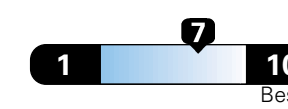

This vehicle emits 371 grams CO2 per mile. The best emits 0 grams per mile (tailpipe only). Producing and distributing fuel also creates emissions; learn more at fuelconomy.gov.

Actual results will vary for many reasons, including driving conditions and how you drive and maintain your vehicle. The average new vehicle gets 27 MPG and cost $6,750 to fuel over 5 years. Cost estimates are based on 15,000 miles per year at $2.40 per gallon. MPGe is miles per gasoline gallon equivalent. Vehicle emissions are a significant cause of climate change and smog.

fuelconomy.gov

Calculate personalized estimates and compare vehicles