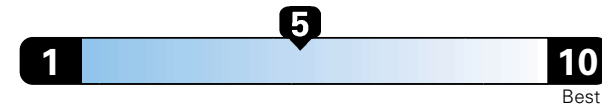

2018 MODEL YEAR

Jeep RENEGADE LATITUDE ALTITUDE 4X4

For more information visit: www.jeep.com
or call 1-877-IAM-JEEP

FCA US LLC

THIS VEHICLE IS MANUFACTURED TO MEET SPECIFIC UNITED STATES REQUIREMENTS. THIS VEHICLE IS NOT MANUFACTURED FOR SALE OR REGISTRATION OUTSIDE OF THE UNITED STATES.

MANUFACTURER'S SUGGESTED RETAIL PRICE OF THIS MODEL INCLUDING DEALER PREPARATION

Base Price: $23,345

JEOP RENEGADE LATITUDE 4X4
Exterior Color: Anvil Exterior Paint
Interior Color: Black Interior Colors
Interior: Deluxe Cloth High-Back Bucket Seats
Engine: 2.4L I4 M-Air Engine
Transmission: 9-Speed 948TE Automatic Transmission
STANDARD EQUIPMENT (UNLESS REPLACED BY OPTIONAL EQUIPMENT)
FUNCTIONAL/SAFETY FEATURES

ParkView® Rear Back Up Camera
Advanced Multistage Front Airbags
Supplemental Side-Curtain Front and Rear Airbags
Supplemental Front Seat-Mounted Side Airbags
Keyless Go Push Button Start
Anti-Lock 4-Wheel Disc Brakes
Electric Park Brake
Electronic Stability Control
Electronic Roll Mitigation
Selec-Terrain™ System
All Speed Traction Control
Speed Control
Electric Power Steering
Capless Fuel Fill
Daytime Running Lamp System
Hill Start Assist
Tire Pressure Monitoring Display
Rear Window Wiper / Washer