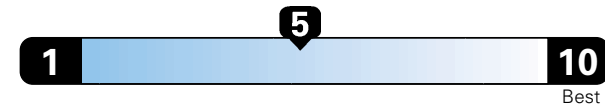

This vehicle emits 371 grams CO2 per mile. The best emits 0 grams per mile (tailpipe only). Producing and distributing fuel also creates emissions; learn more at fuelconomy.gov.

Actual results will vary for many reasons, including driving conditions and how you drive and maintain your vehicle. The average new vehicle gets 27 MPG and cost $6,750 to fuel over 5 years. Cost estimates are based on 15,000 miles per year at $2.40 per gallon. MPGe is miles per gasoline gallon equivalent. Vehicle emissions are a significant cause of climate change and smog.

fuelconomy.gov

Calculate personalized estimates and compare vehicles