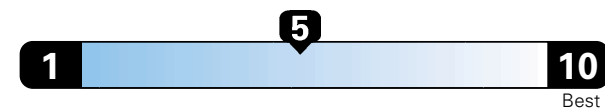

2018 MODEL YEAR

Jeep RENEGADE LATITUDE ALTITUDE 4X4

For more information visit: www.jeep.com
or call 1-877-IAM-JEEP

FCA US LLC

THIS VEHICLE IS MANUFACTURED TO MEET SPECIFIC UNITED STATES REQUIREMENTS. THIS VEHICLE IS NOT MANUFACTURED FOR SALE OR REGISTRATION OUTSIDE OF THE UNITED STATES.

MANUFACTURER'S SUGGESTED RETAIL PRICE OF THIS MODEL INCLUDING DEALER PREPARATION

Base Price: $23,445

JEEP RENEGADE LATITUDE 4X4
Exterior Color: Black Exterior Paint
Interior Color: Black Interior Colors
Interior: Deluxe Cloth High-Back Bucket Seats
Engine: 2.4L I4 M-Air Engine
Transmission: 9-Speed 948TE Automatic Transmission

STANDARD EQUIPMENT (UNLESS REPLACED BY OPTIONAL EQUIPMENT)

FUNCTIONAL/SAFETY FEATURES
ParkView® Rear Back Up Camera
Advanced Multistage Front Airbags
Supplemental Side-Curtain Front and Rear Airbags
Supplemental Front Seat-Mounted Side Airbags
Keyless Go Push Button Start
Anti-Lock 4-Wheel Disc Brakes
Electric Park Brake
Electronic Stability Control
Electronic Roll Mitigation
Selec-Terrain™ System
All Speed Traction Control
Speed Control
Electric Power Steering
Capless Fuel Fill
Daytime Running Lamp System
Hill Start Assist
Tire Pressure Monitoring Display
Rear Window Wiper / Washer