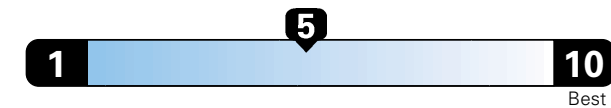

MANUFACTURER'S SUGGESTED RETAIL PRICE OF THIS MODEL INCLUDING DEALER PREPARATION

Base Price: \$23,445

JEOP RENEGADE LATITUDE 4X4
Exterior Color: Jetset Blue Exterior Paint
Interior Color: Black Interior Colors
Interior: Deluxe Cloth High-Back Bucket Seats
Engine: 2.4L I4 M-Air Engine
Transmission: 9-Speed 948TE Automatic Transmission
STANDARD EQUIPMENT (UNLESS REPLACED BY OPTIONAL EQUIPMENT)
 FUNCTIONAL/SAFETY FEATURES

Fuel Economy and Environment

Gasoline Vehicle

Fuel Economy These estimates reflect new EPA methods beginning with 2017 models.
24 MPG **21** city **29** highway
 combined city/hwy
4.2 gallons per 100 miles

Small SUV 4WD range from 18 to 37 MPG .
 The best vehicle rates 136 MPGe.

**You spend
 \$750
 in fuel costs
 over 5 years
 compared to the
 average new vehicle.**

**Annual fuel cost
 \$1,500**

Fuel Economy & Greenhouse Gas Rating (tailpipe only)