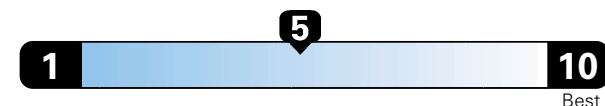

MANUFACTURER'S SUGGESTED RETAIL PRICE OF THIS MODEL INCLUDING DEALER PREPARATION

Base Price: \$23,445

JEOP RENEGADE LATITUDE 4X4

Exterior Color: Jetset Blue Exterior Paint
Interior Color: Black / Ski Gray Interior Color
Interior: Premium Cloth Bucket Seats
Engine: 2.4L I4 M-Air Engine

For more information visit: www.jeep.com
 or call 1-877-IAM-JEEP

FCA US LLC

Fuel Economy and Environment

Gasoline Vehicle

Fuel Economy These estimates reflect new EPA methods beginning with 2017 models.
24 MPG combined city/hwy
 21 city 29 highway
4.2 gallons per 100 miles

Small SUV 4WD range from 18 to 37 MPG .
 The best vehicle rates 136 MPGe.

You spend \$750
in fuel costs over 5 years
 compared to the average new vehicle.

Annual fuel cost \$1,500

Fuel Economy & Greenhouse Gas Rating (tailpipe only)