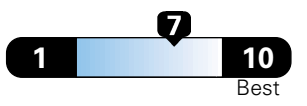

Smog Rating (tailpipe only)

This vehicle emits 371 grams CO2 per mile. The best emits 0 grams per mile (tailpipe only). Producing and distributing fuel also creates emissions; learn more at fuel economy.gov.

Actual results will vary for many reasons, including driving conditions and how you drive and maintain your vehicle. The average new vehicle gets 27 MPG and cost $6,750 to fuel over 5 years. Cost estimates are based on 15,000 miles per year at $2.40 per gallon. MPGe is miles per gasoline gallon equivalent. Vehicle emissions are a significant cause of climate change and smog.

fuel economy.gov

Calculate personalized estimates and compare vehicles