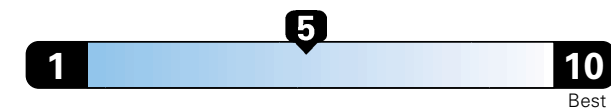

MANUFACTURER'S SUGGESTED RETAIL PRICE OF THIS MODEL INCLUDING DEALER PREPARATION

Base Price: \$23,595

JEOP RENEGADE LATITUDE 4X4
Exterior Color: Black Exterior Paint
Interior Color: Black Interior Colors
Interior: Premium Cloth Bucket Seats
Engine: 2.4L I4 M-Air Engine
Transmission: 9-Speed 948TE Automatic Transmission
STANDARD EQUIPMENT (UNLESS REPLACED BY OPTIONAL EQUIPMENT)
 FUNCTIONAL/SAFETY FEATURES

For more information visit: www.jeep.com
 or call 1-877-IAM-JEEP

FCA US LLC

Fuel Economy and Environment

Gasoline Vehicle

Fuel Economy These estimates reflect new EPA methods beginning with 2017 models.
24 MPG
 combined city/hwy
4.2 gallons per 100 miles
 21 city 29 highway

Small SUV 4WD range from 18 to 37 MPG .
 The best vehicle rates 136 MPGe.

You spend \$750
 in fuel costs
 over 5 years
 compared to the
 average new vehicle.

Annual fuel cost \$1,500

Fuel Economy & Greenhouse Gas Rating (tailpipe only)